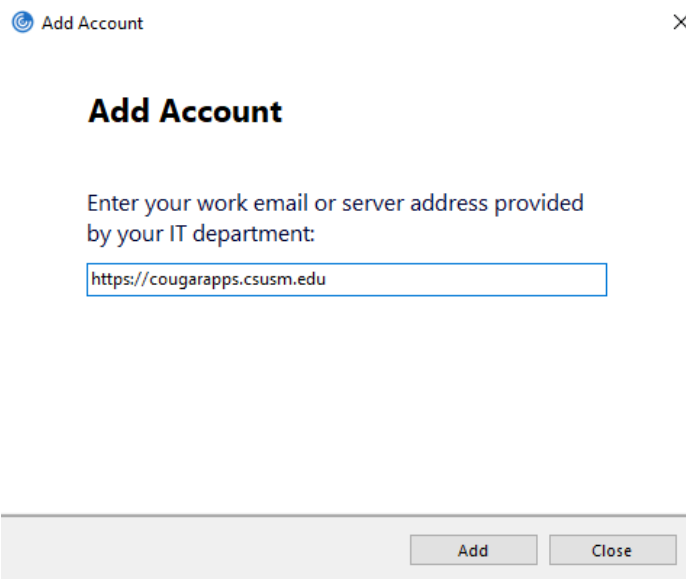

Search in Windows for “Citrix Workspace” and click it to launch

If it's your first time signing in, enter server address:

<https://cougarapps.csusm.edu>

Enter your username and password to log into the Citrix Workspace

Your phone will be sent a DUO push. **If you don't see it, open the DUO app on your phone and Approve the login**

Once you see your name in the top right-hand corner of the Workspace window, you are signed in and can launch apps by clicking on them