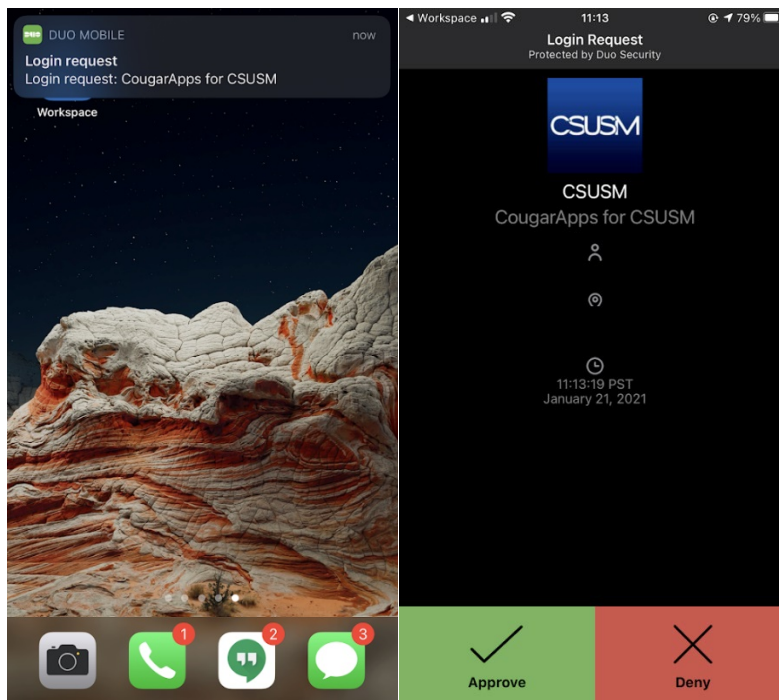

Search in Windows for “Citrix Workspace” and click it to launch

If it's your first time signing in, enter server address:

<https://cougarapps.csusm.edu>

Enter your username and password to log into the Citrix Workspace

Your phone will be sent a DUO push. **If you don't see it, open the DUO app on your phone and Approve the login**

Once you see your name in the top right-hand corner of the Workspace window, you are signed in and can launch apps by clicking on them