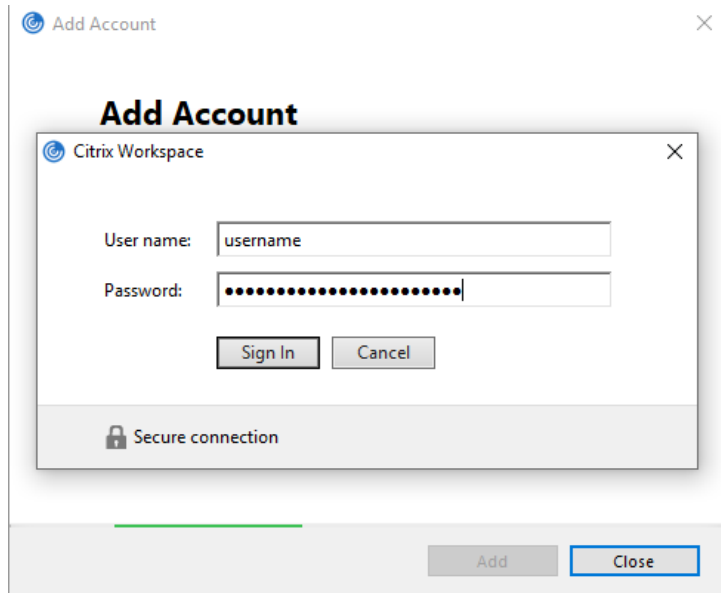

Search in Windows for “Citrix Workspace” and click it to launch

If it's your first time signing in, enter server address:

<https://cougarapps.csusm.edu>

Enter your username and password to log into the Citrix Workspace

Your phone will be sent a DUO push. **If you don't see it, open the DUO app on your phone and Approve the login**

Once you see your name in the top right-hand corner of the Workspace window, you are signed in and can launch apps by clicking on them